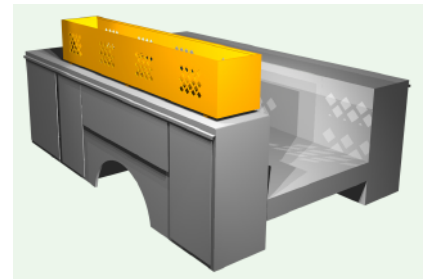

for Service Bodies... Pick Ups... and Utility Vehicles

MATERIAL BASKETS

12 Ga. Galvanneal construction
Machine Punched Perforations on Sides and Bottom
1" Spacers on bottom
Easy Bolt On Installation

Part No.	O.D. Dimensions		Height
	Length	Depth	
105-4812	48"	12"	12"
105-4816	48"	16"	12"
105-6012	60"	12"	12"
105-6016	60"	16"	12"
105-7212	72"	12"	12"
105-7216	72"	16"	12"
105-9612	96"	12"	12"
105-9616	96"	16"	12"
105-1012	108"	12"	12"
105-1016	108"	16"	12"
105-1312	130"	12"	12"
105-1316	130"	16"	12"

WINDOW GUARDS

Easy Bolt On Installation
12 Ga. Galvanneal construction
Machine Punched Perforations
Includes (2) Channels for reinforcement
to body bulkhead (not shown)

Part No.	Height
104-SB01	14"
104-LS02	17"