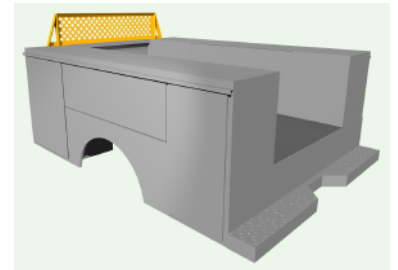

for Service Bodies... Pick Ups... and Utility Vehicles

MATERIAL BASKETS

12 Ga. Galvanneal construction
Machine Punched Perforations on Sides and Bottom
1" Spacers on bottom
Easy Bolt On Installation

Part No.	O.D. Dimensions		Height
	Length	Depth	
105-4812	48"	12"	12"
105-4816	48"	16"	12"
105-6012	60"	12"	12"
105-6016	60"	16"	12"
105-7212	72"	12"	12"
105-7216	72"	16"	12"
105-9612	96"	12"	12"
105-9616	96"	16"	12"
105-1012	108"	12"	12"
105-1016	108"	16"	12"
105-1312	130"	12"	12"
105-1316	130"	16"	12"

WINDOW GUARDS

Easy Bolt On Installation
12 Ga. Galvanneal construction
Machine Punched Perforations
Includes (2) Channels for reinforcement
to body bulkhead (not shown)

Part No.	Height
104-SB01	14"
104-LS02	17"