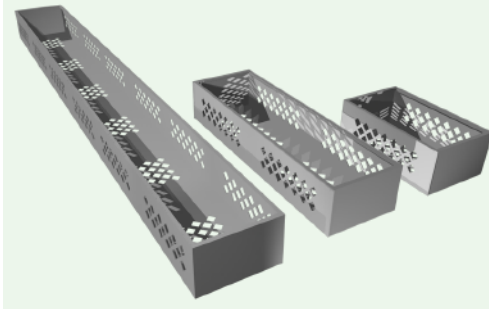

for Service Bodies... Pick Ups... and Utility Vehicles

MATERIAL BASKETS

12 Ga. Galvanneal construction
Machine Punched Perforations on Sides and Bottom
1" Spacers on bottom
Easy Bolt On Installation

Part No.	O.D. Dimensions		Height
	Length	Depth	
105-4812	48"	12"	12"
105-4816	48"	16"	12"
105-6012	60"	12"	12"
105-6016	60"	16"	12"
105-7212	72"	12"	12"
105-7216	72"	16"	12"
105-9612	96"	12"	12"
105-9616	96"	16"	12"
105-1012	108"	12"	12"
105-1016	108"	16"	12"
105-1312	130"	12"	12"
105-1316	130"	16"	12"

WINDOW GUARDS

Easy Bolt On Installation
12 Ga. Galvanneal construction
Machine Punched Perforations
Includes (2) Channels for reinforcement
to body bulkhead (not shown)

Part No.	Height
104-SB01	14"
104-LS02	17"